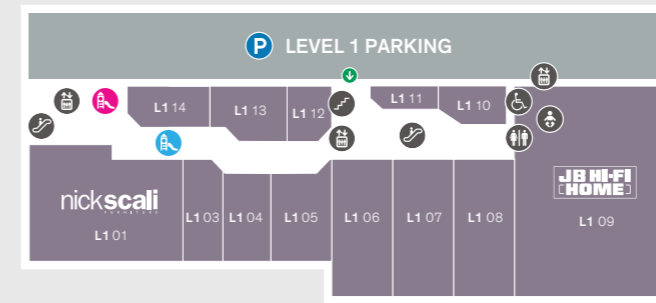

Centre Directory

STORE	LEVEL	SHOP
Adairs	G	18
Anaconda	LG	01
Baby Bunting	LG	02
Beacon Lighting	G	27
Bing Lee	G	23
BoConcept	GA	03
Boori	GA	08
Carpet Call	L1	04
Coco Republic Outdoor	GA	05/06
Contents International Design	L1	05
Coppola Home	G	22
Custom Designs	G	02
Fantastic Furniture	G	14
Freedom	G	16
Godfreys	G	21
Harvey Norman Bedding	L2	01
Harvey Norman Computers	L2	01
Harvey Norman Electrical	L2	01
Harvey Norman Flooring	L2	01
Harvey Norman Furniture	GA	04
Howards Storage World	L1	07
HQ Living	G	05
Icon By Design	G	12
Inhaus Living	L1	10
Inhaus Living	G	25
James Lane	G	17
JB Hi-Fi Home	L1	09
King Living	GA	01/02
Lightstyle	G	13
MyHouse	G	04
Nick Scali	L1	01
OneWorld Collection	L1	14
Osmen Outdoor Furniture	L1	13
OZ Design Furniture	G	06
Persian Art Gallery	G	10/11
Provincial Home Living	G	30
PTC Phone Repairs	G	31
Robins Kitchen	G	07
Shack	G	05A
Shade Studio	L1	12
Sheridan Outlet	L1	06
Snooze	G	15
The Comfort Shop	GA	07
The Good Guys	G	01
The Sleeping Giant	G	08
Unique Car Wash	LG	03
Weber Store	G	19/20
Wintons Teak	L1	08
FOOD		
The Depot	L1	11
Dish Kiosk	G	29
Double Shot	G	09

LEVEL 2

GALLERY

LEVELS

LEVEL 1

GROUND

LOWER GROUND

KEY

- Centre Management
- Parking
- GoGet
- Tesla Electronic Vehicle Charging Bay
- Supa Clamber Play Zone
  Kids Aged 3-8 yrs
- Supa Crawler Play Zone
  Kids Aged 1-5 yrs
- Toilets
- Parents' Room
- Accessible Toilets
- Auto Teller
- Lifts
- Stairs
- Escalator or Travelator
- Entrance