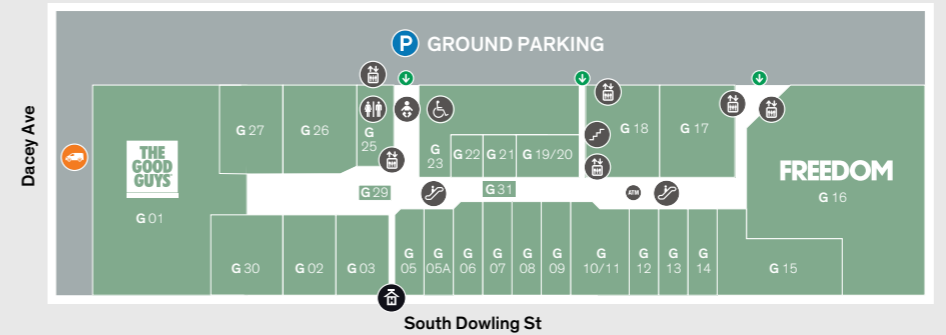

Centre Directory

STORE	LEVEL	SHOP
Adairs	G	18
Anaconda	LG	01
Baby Bunting	LG	02
Beacon Lighting	G	27
Bing Lee	G	23
BoConcept	GA	03
Boori	GA	08
Carpet Call	L1	04
Coco Republic Outdoor	GA	05/06
Contents International Design	L1	05
Coppola Home	G	22
Custom Designs	G	02
Fantastic Furniture	G	14
Freedom	G	16
Godfreys	G	21
Harvey Norman Bedding	L2	01
Harvey Norman Computers	L2	01
Harvey Norman Electrical	L2	01
Harvey Norman Flooring	L2	01
Harvey Norman Furniture	GA	04
Howards Storage World	L1	07
HQ Living	G	05
Icon By Design	G	12
Inhaus Living	L1	10
Inhaus Living	G	25
James Lane	G	17
JB Hi-Fi Home	L1	09
King Living	GA	01/02
Lightstyle	G	13
MyHouse	G	04
Nick Scali	L1	01
OneWorld Collection	L1	14
Osmen Outdoor Furniture	L1	13
OZ Design Furniture	G	06
Persian Art Gallery	G	10/11
Provincial Home Living	G	30
PTC Phone Repairs	G	31
Robins Kitchen	G	07
Shack	G	05A
Shade Studio	L1	12
Sheridan Outlet	L1	06
Snooze	G	15
The Comfort Shop	GA	07
The Good Guys	G	01
The Sleeping Giant	G	08
Unique Car Wash	LG	03
Weber Store	G	19/20
Wintons Teak	L1	08
FOOD		
The Depot	L1	11
Dish Kiosk	G	29
Double Shot	G	09

LEVEL 2

GALLERY

LEVELS

LEVEL 1

GROUND

LOWER GROUND

KEY

- Centre Management
- Parking
- GoGet
- Tesla Electronic Vehicle Charging Bay
- Supa Clamber Play Zone
  Kids Aged 3-8 yrs
- Supa Crawler Play Zone
  Kids Aged 1-5 yrs
- Toilets
- Parents' Room
- Accessible Toilets
- Auto Teller
- Lifts
- Stairs
- Escalator or Travelator
- Entrance