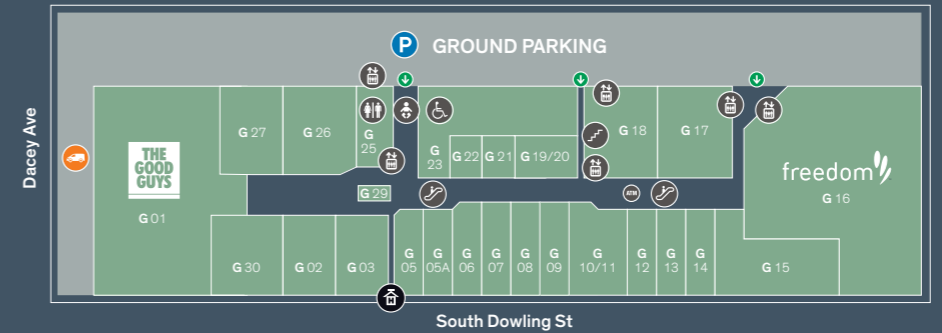

Centre Directory

Your go-to for everything for your home.

Centre Directory

STORE	LEVEL	SHOP
Adairs	● G	18
Anaconda	● LG	01
Baby Bunting	● LG	02
Barbeques Galore	● G	17
Beacon Lighting	● G	27
Bed Bath N' Table	● L1	13
Bing Lee	● G	23
BoConcept	● GA	03
Boori	● GA	08
Carpet Call	● L1	04
Coco Republic Outdoor	● GA	05/06
Contents International Design	● L1	05
Coppola Home	● G	22
Custom Designs	● G	02
Fantastic Furniture	● G	14
Freedom	● G	16
Godfreys	● G	21
Harvey Norman Bedding	● L2	01
Harvey Norman Computers	● L2	01
Harvey Norman Electrical	● L2	01
Harvey Norman Flooring	● L2	01
Harvey Norman Furniture	● GA	04
Howards Storage World	● L1	07
HQ Living	● G	05
Icon By Design	● G	12
Inhaus Living	● L1	10
Inhaus Living	● G	25
JB Hi-Fi Home	● L1	09
King Living	● GA	01/02
Lightstyle	● G	13
MyHouse	● G	04
Natuzzi Italia	● G	26
Nick Scali	● L1	01
OneWorld Collection	● L1	14
OZ Design Furniture	● G	06
Persian Art Gallery	● G	10/11
Provincial Home Living	● G	30
Robins Kitchen	● G	07
Shack	● G	05A
Shade Studio	● L1	12
Sheridan Outlet	● L1	06
Snooze	● G	15
The Comfort Shop	● GA	07
The Good Guys	● G	01
The Sleeping Giant	● G	08
Unique Car Wash	● LG	03
Weber Store	● G	19/20
Wintons Teak	● L1	08
FOOD		
The Depot	● L1	11
Dish Kiosk	● G	29
Double Shot	● G	09

LEVEL 2

GALLERY

LEVELS

LEVEL 1

GROUND

LOWER GROUND

KEY

- Centre Management
- Parking
- GoGet
- Tesla Electronic Vehicle Charging Bay
- Supa Climber Play Zone Kids Aged 3-8 yrs
- Supa Crawler Play Zone Kids Aged 1-5 yrs
- Toilets
- Parents' Room
- Accessible Toilets
- Auto Teller
- Lifts
- Stairs
- Escalator or Travelator
- Entrance