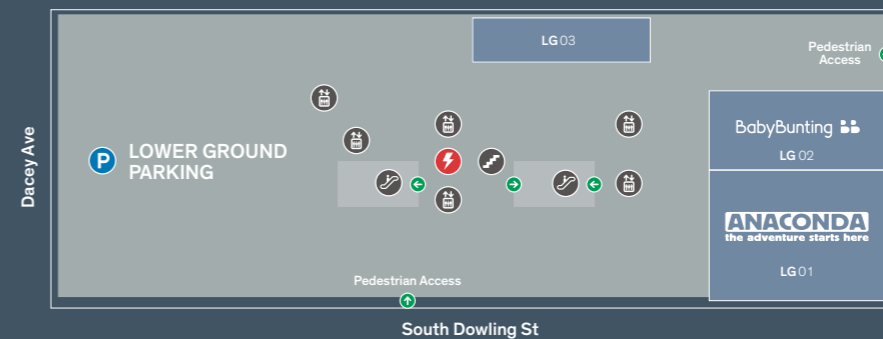

Centre Directory

Your go-to for everything for your home.

Centre Directory

STORE	LEVEL	SHOP
Adairs	● G	18
Anaconda	● LG	01
Baby Bunting	● LG	02
Barbeques Galore	● G	17
Beacon Lighting	● G	27
Bed Bath N' Table	● L1	13
Bing Lee	● G	23
BoConcept	● GA	03
Boori	● GA	08
Carpet Call	● L1	04
Coco Republic Outdoor	● GA	05/06
Contents International Design	● L1	05
Coppola Home	● G	22
Custom Designs	● G	02
Fantastic Furniture	● G	14
Freedom	● G	16
Godfreys	● G	21
Harvey Norman Bedding	● L2	01
Harvey Norman Computers	● L2	01
Harvey Norman Electrical	● L2	01
Harvey Norman Flooring	● L2	01
Harvey Norman Furniture	● GA	04
Howards Storage World	● L1	07
HQ Living	● G	05
Icon By Design	● G	12
Inhaus Living	● L1	10
Inhaus Living	● G	25
JB Hi-Fi Home	● L1	09
King Living	● GA	01/02
Lightstyle	● G	13
MyHouse	● G	04
Natuzzi Italia	● G	26
Nick Scali	● L1	01
OneWorld Collection	● L1	14
OZ Design Furniture	● G	06
Persian Art Gallery	● G	10/11
Provincial Home Living	● G	30
Robins Kitchen	● G	07
Shack	● G	05A
Shade Studio	● L1	12
Sheridan Outlet	● L1	06
Snooze	● G	15
The Comfort Shop	● GA	07
The Good Guys	● G	01
The Sleeping Giant	● G	08
Unique Car Wash	● LG	03
Weber Store	● G	19/20
Wintons Teak	● L1	08
FOOD		
The Depot	● L1	11
Dish Kiosk	● G	29
Double Shot	● G	09

LEVEL 2

GALLERY

LEVELS

LEVEL 1

GROUND

LOWER GROUND

KEY

- Centre Management
- Parking
- GoGet
- Tesla Electronic Vehicle Charging Bay
- Supa Climber Play Zone Kids Aged 3-8 yrs
- Supa Crawler Play Zone Kids Aged 1-5 yrs
- Toilets
- Parents' Room
- Accessible Toilets
- Auto Teller
- Lifts
- Stairs
- Escalator or Travelator
- Entrance