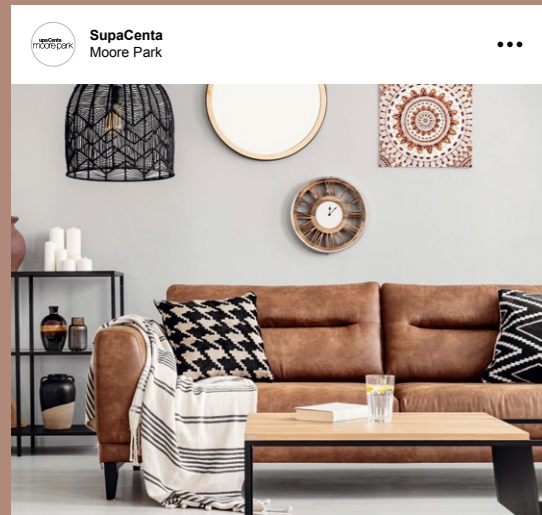

PLAY ZONES

Choose from two fun packed Supa Play Zones; Crawler and Climber on Level 1.

Welcome

Welcome to Sydney's capital of home décor and design inspiration. With over 45 leading retailers, Supa Centa Moore Park offers everything from the essentials to the unique statement pieces that make a house a home.