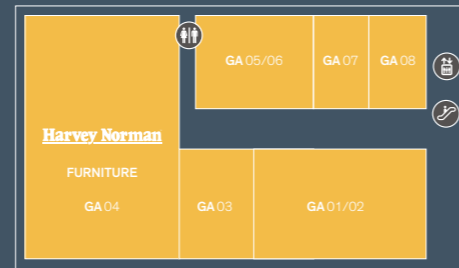

Centre Directory

Your go-to for everything for your home.

Centre Directory

STORE	LEVEL	SHOP
Adairs	● G	18
Anaconda	● LG	01
Baby Bunting	● LG	02
Barbeques Galore	● G	17
Beacon Lighting	● G	27
Bed Bath N' Table	● L1	13
Bing Lee	● G	23
BoConcept	● GA	03
Boori	● GA	08
Carpet Call	● L1	04
Coco Republic Outdoor	● GA	05/06
Contents International Design	● L1	05
Coppola Home	● G	22
Custom Designs	● G	02
Fantastic Furniture	● G	14
Freedom	● G	16
Godfreys	● G	21
Harvey Norman Bedding	● L2	01
Harvey Norman Computers	● L2	01
Harvey Norman Electrical	● L2	01
Harvey Norman Flooring	● L2	01
Harvey Norman Furniture	● GA	04
Howards Storage World	● L1	07
HQ Living	● G	05
Icon By Design	● G	12
Inhaus Living	● L1	10
Inhaus Living	● G	25
JB Hi-Fi Home	● L1	09
King Living	● GA	01/02
Lightstyle	● G	13
MyHouse	● G	04
Natuzzi Italia	● G	26
Nick Scali	● L1	01
OneWorld Collection	● L1	14
OZ Design Furniture	● G	06
Persian Art Gallery	● G	10/11
Provincial Home Living	● G	30
Robins Kitchen	● G	07
Shack	● G	05A
Shade Studio	● L1	12
Sheridan Outlet	● L1	06
Snooze	● G	15
The Comfort Shop	● GA	07
The Good Guys	● G	01
The Sleeping Giant	● G	08
Unique Car Wash	● LG	03
Weber Store	● G	19/20
Wintons Teak	● L1	08
FOOD		
The Depot	● L1	11
Dish Kiosk	● G	29
Double Shot	● G	09

LEVEL 2

GALLERY

LEVELS

LEVEL 1

GROUND

LOWER GROUND

KEY

- Centre Management
- Parking
- GoGet
- Tesla Electronic Vehicle Charging Bay
- Supa Climber Play Zone Kids Aged 3-8 yrs
- Supa Crawler Play Zone Kids Aged 1-5 yrs
- Toilets
- Parents' Room
- Accessible Toilets
- Auto Teller
- Lifts
- Stairs
- Escalator or Travelator
- Entrance