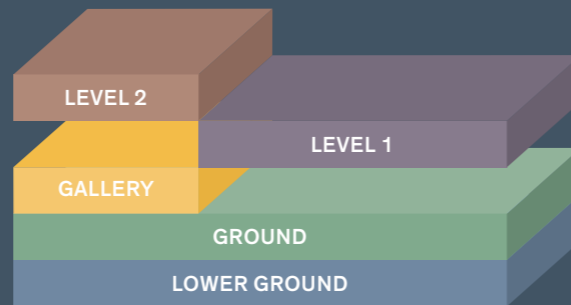

LEVEL 2

GALLERY

LEVELS

LEVEL 1

GROUND

LOWER GROUND

KEY

- Centre Management
- Parking
- GoGet
- Tesla Electronic Vehicle Charging Bay
- Supa Climber Play Zone Kids Aged 3-8 yrs
- Supa Crawler Play Zone Kids Aged 1-5 yrs
- Toilets
- Parents' Room
- Accessible Toilets
- Auto Teller
- Lifts
- Stairs
- Escalator or Travelator
- Entrance